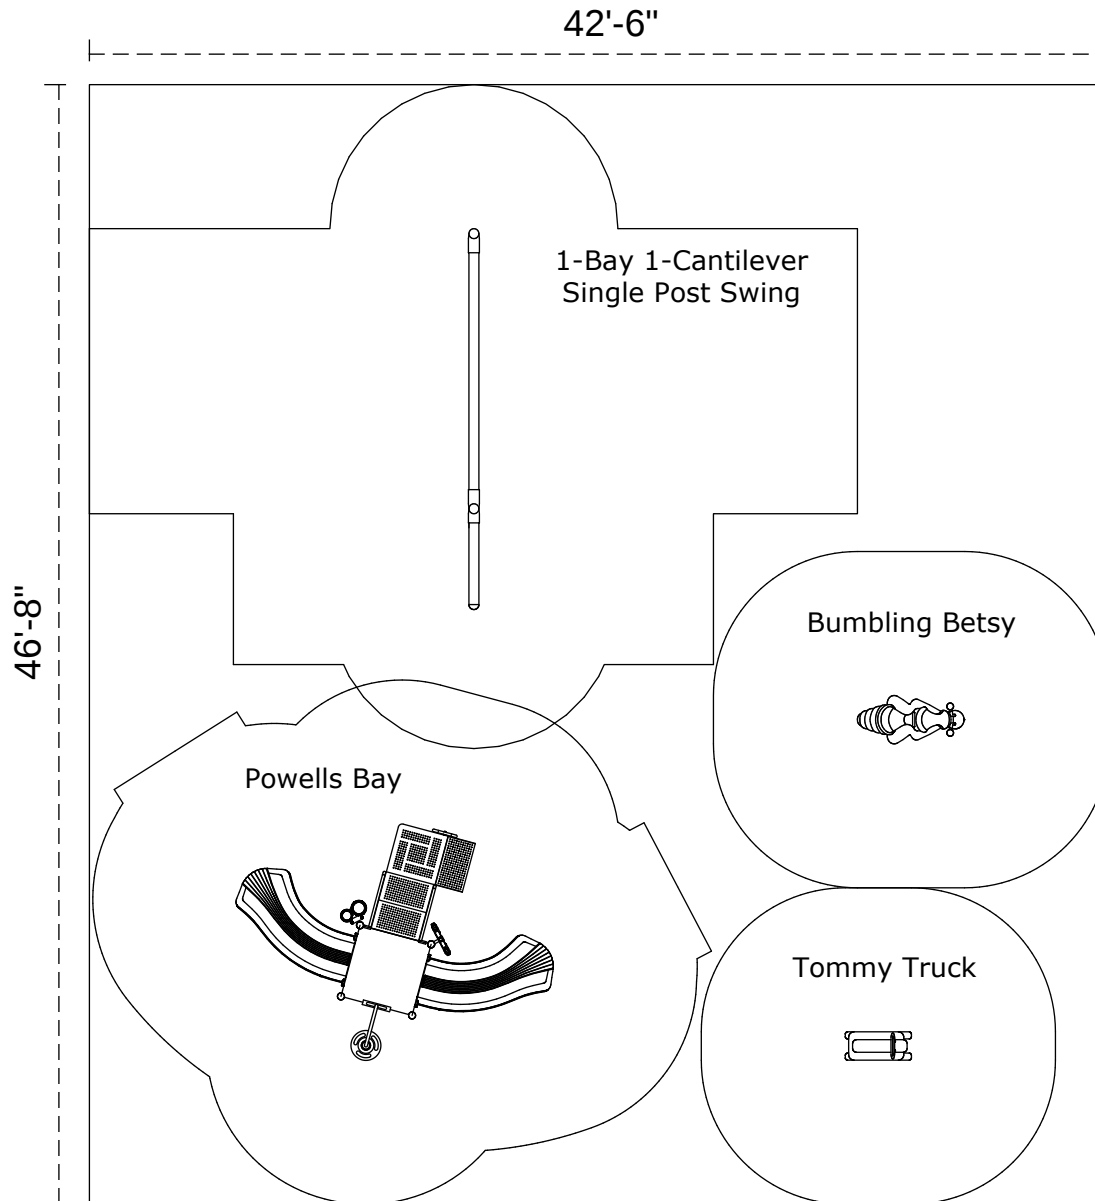

Backyard Solutions | Package 1 Site Plan

Perimeter: ~180 ft
Area: ~1980 sq ft

Design Request #23-03308

Created On: April 7, 2023

The information provided on this sheet is subject to change without notice.